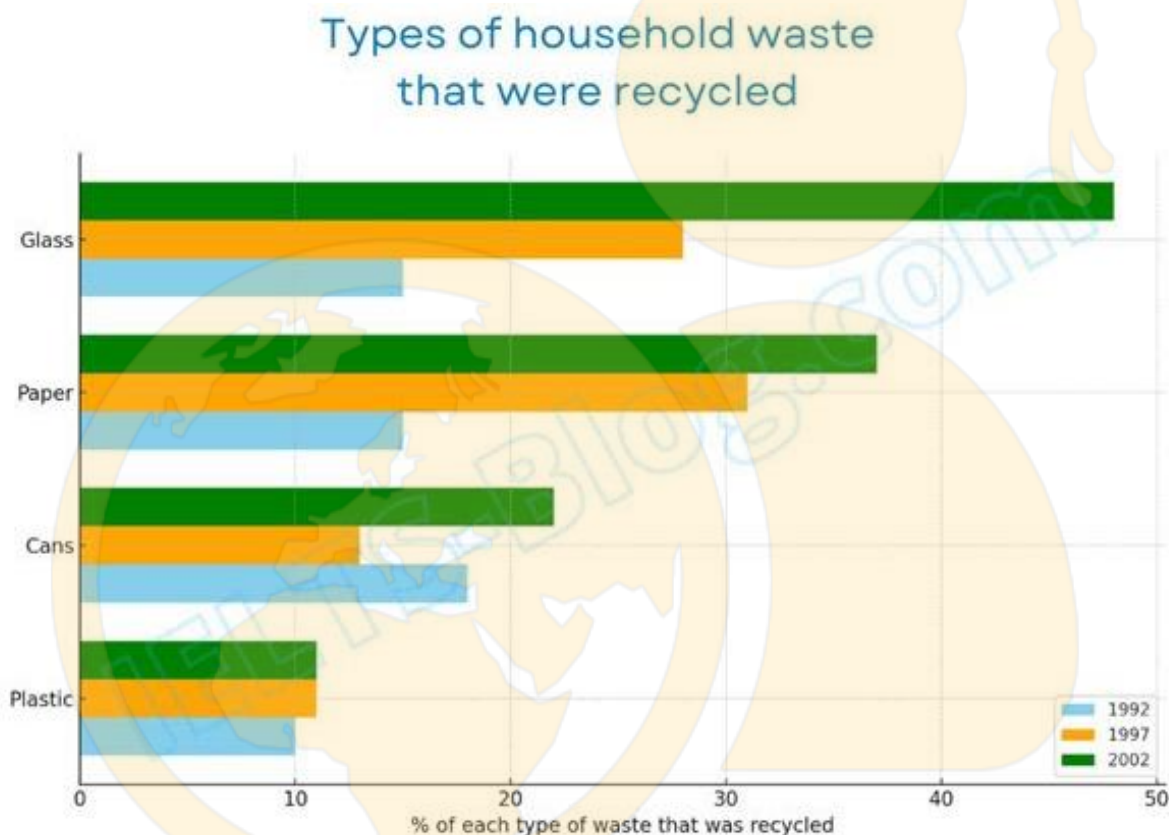

IELTS Writing test in Canada - July 2025

- **Task 1 (a report)**

The chart below shows the percentages of different types of household waste that were recycled in one city between 1992 and 2002.

Summarize the information by selecting and reporting the main features, and make comparisons where relevant.